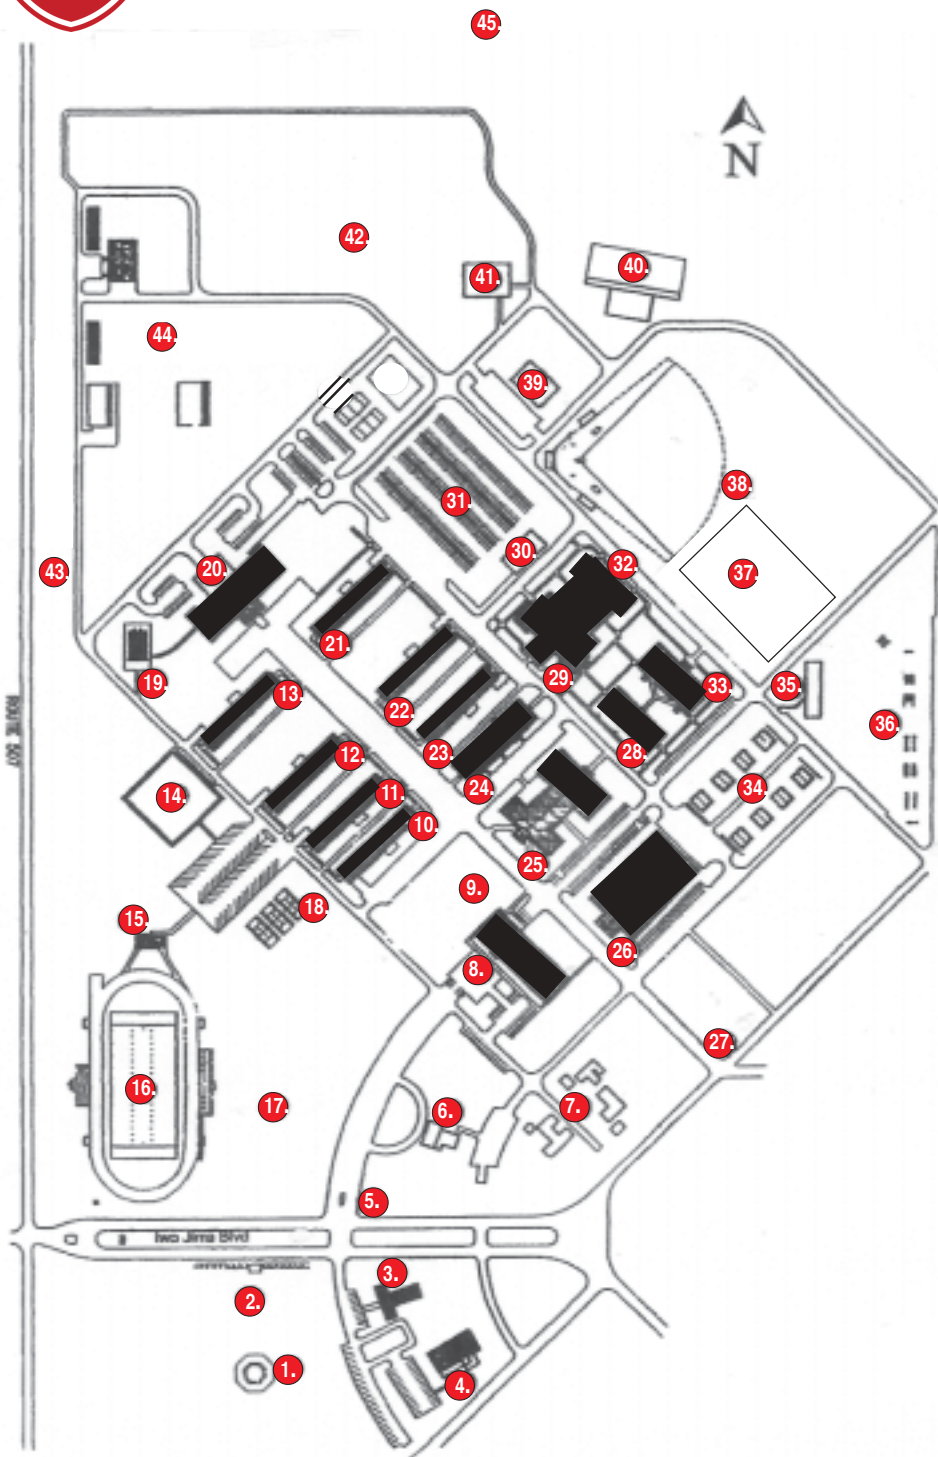

CAMPUS MAP

General Information

Legend

1. Iwo Jima Monument
2. Parade Ground
3. Visitor's Center and Museum
4. Mary Moody Northern Memorial Chapel
5. Merritt Gate
6. President's Quarters
7. Senior Staff Housing
8. William Hill Cocke Administration Building
9. Henry C. "Hank" Schulte Memorial Garden
10. Alpha Company - Smith Hall
11. Golf Company - Johnson Hall
12. Bravo Company - Megee Hall
13. Charlie Company - Gary Hall
14. Florence E. King Athletic Center
15. Concession Stand Pavilion
16. Bowman Stadium
17. Soccer Field
18. Kriendler Tennis Courts
19. Gracey Swimming Pool
20. Neuhaus Mess Hall
21. Fox Company - Davis Hall
22. Delta Company - McIlhenny Hall
23. Echo Company - Greene Hall
24. Munn Memorial Cadet Services Center
25. Coleman Hall - Academic & Military Offices
26. Cadet Activities Center - MajGen Douglas Peacher & Gwendolyn E. Peacher
27. Chosin Few Memorial Gate
28. Belle Blaschke Social Sciences & Foreign Languages Center
29. Harold James Memorial Library
30. Central Chill Plant
31. Auditorium Parking
32. Col Phillip J. Yeckel Memorial Auditorium
33. Tom T. East, Jr. Math-Science Center
34. Zachry Housing
35. Boxing Gym
36. Confidence Course
37. All Sports Field
38. Col Justice M. Chambers Memorial Field
39. Weight Gym
40. Gilmore Marksmanship Training Center
41. Junior Varsity Gym
42. Paintball Course
43. Combat Mud Course
44. Industrial & Maintenance Complex
45. Leadership & Physical Training Courses

To
Corpus Christi

To
McAllen

To San Benito

To
South Padre Island
(via Hwy 100)
and Brownsville

Legend

1. Texas State Technical College
2. K-Mart/HEB Shopping Center
3. McDonalds
4. Cinema Triple & FunWorld Gameroom
5. Movies 10
6. Boggus Stadium
7. Chamber of Commerce
8. Holiday Inn Express
9. Marriott Courtyard
10. La Quinta
11. Texas Travel Information Center
12. Valle Vista Mall
13. Best Western
14. Super Walmart
15. Ramada Limited
16. Valley Baptist Medical Center