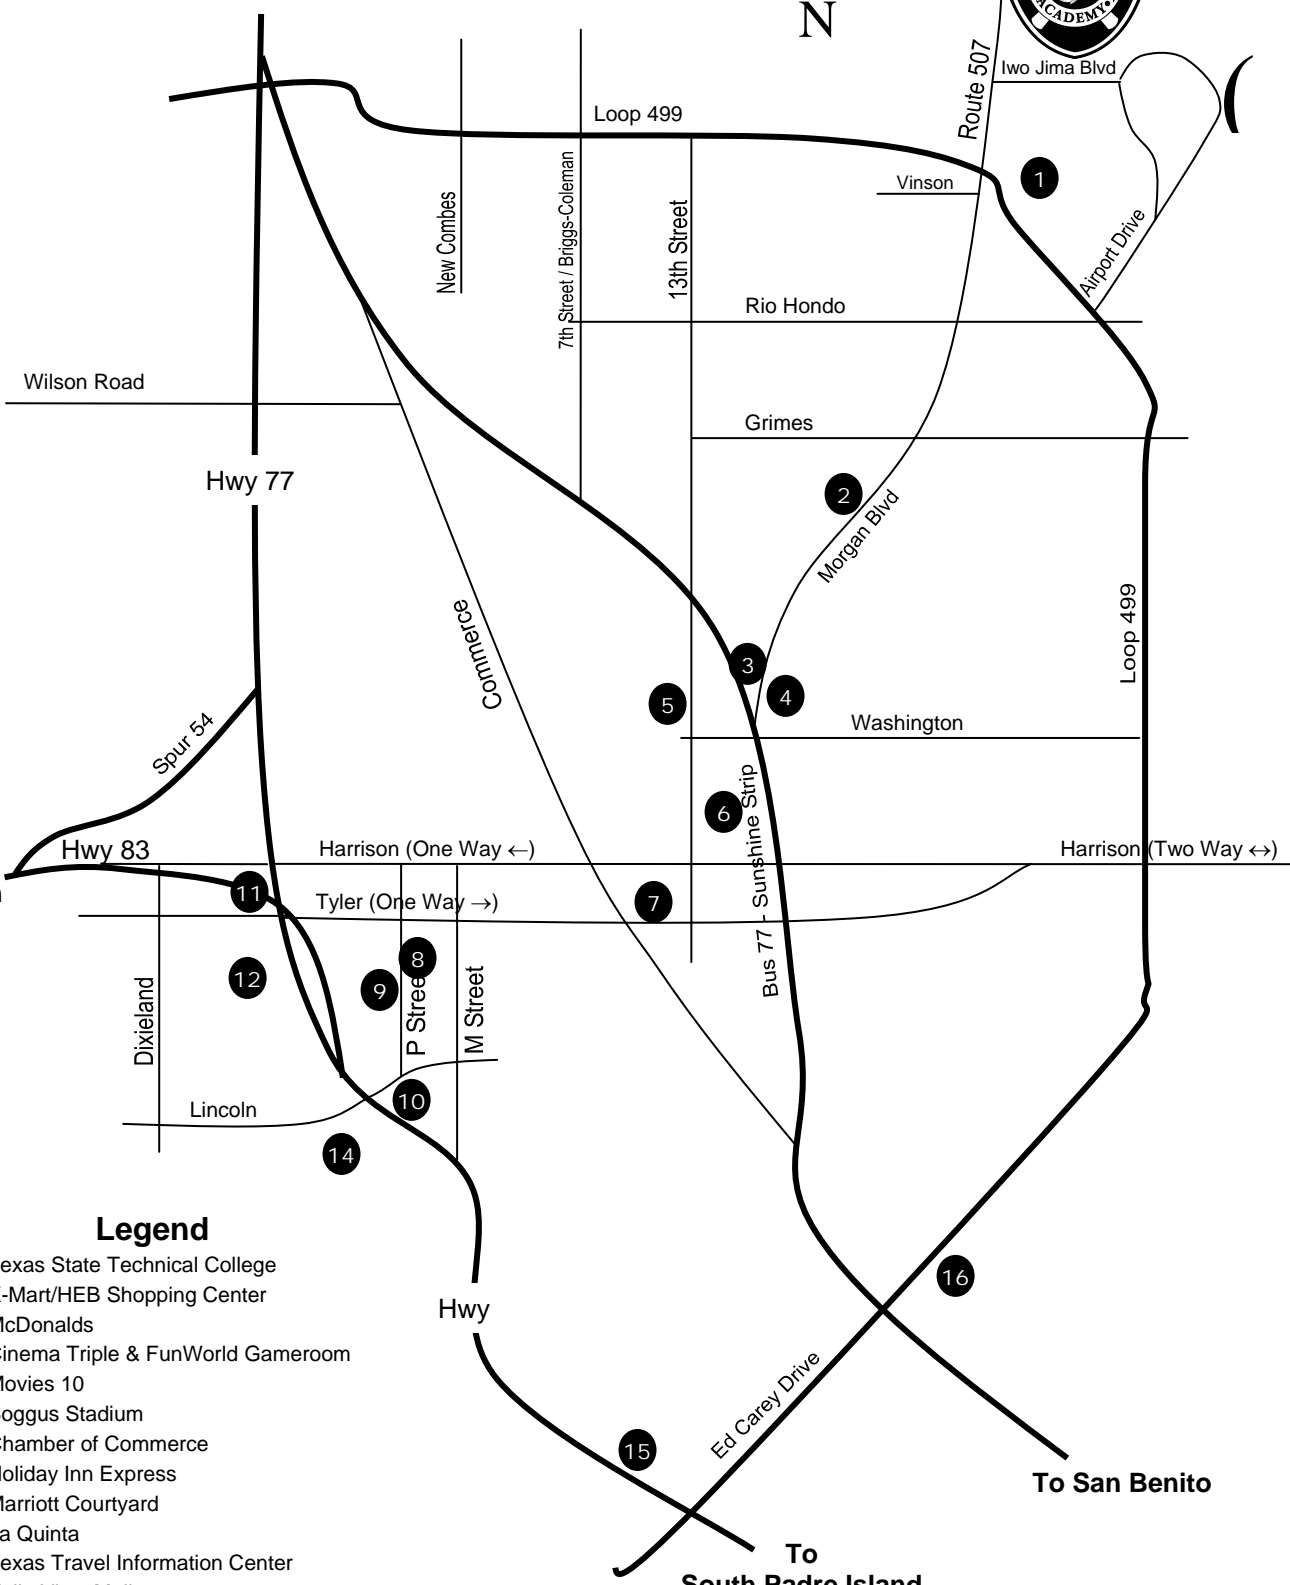

CAMPUS MAP

General Information

Legend

1. Iwo Jima Monument
2. Parade Ground
3. Visitor's Center and Museum
4. Mary Moody Northern Memorial Chapel
5. Merritt Gate
6. President's Quarters
7. Senior Staff Housing
8. William Hill Cocke Administration Building
9. Henry C. "Hank" Schulte Memorial Garden
10. Alpha Company - Smith Hall
11. Golf Company - Johnson Hall
12. Bravo Company - Megee Hall
13. Charlie Company - Gary Hall
14. Florence E. King Athletic Center
15. Concession Stand Pavilion
16. Bowman Stadium
17. Soccer Field
18. Kriendler Tennis Courts
19. Gracey Swimming Pool
20. Neuhaus Mess Hall
21. Fox Company - Davis Hall
22. Delta Company - McIlhenny Hall
23. Echo Company - Greene Hall
24. Munn Memorial Cadet Services Center
25. Coleman Hall - Academic & Military Offices
26. Cadet Activities Center - MajGen Douglas Peacher & Gwendolyn E. Peacher
27. Chosin Few Memorial Gate
28. Belle Blaschke Social Sciences & Foreign Languages Center
29. Harold James Memorial Library
30. Central Chill Plant
31. Auditorium Parking
32. Col Phillip J. Yeckel Memorial Auditorium
33. Tom T. East, Jr. Math-Science Center
34. Zachry Housing
35. Boxing Gym
36. Confidence Course
37. All Sports Field
38. Col Justice M. Chambers Memorial Field
39. Weight Gym
40. Gilmore Marksmanship Training Center
41. Junior Varsity Gym
42. Paintball Course
43. Combat Mud Course
44. Industrial & Maintenance Complex
45. Leadership & Physical Training Courses

To
Corpus Christi

To
McAllen

To San Benito

To
South Padre Island
(via Hwy 100)
and Brownsville

Legend

1. Texas State Technical College
2. K-Mart/HEB Shopping Center
3. McDonalds
4. Cinema Triple & FunWorld Gameroom
5. Movies 10
6. Boggus Stadium
7. Chamber of Commerce
8. Holiday Inn Express
9. Marriott Courtyard
10. La Quinta
11. Texas Travel Information Center
12. Valle Vista Mall
13. Best Western
14. Super Walmart
15. Ramada Limited
16. Valley Baptist Medical Center